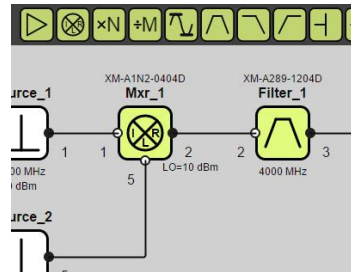

- Everything Designed "On the Grid"
- Broad Selection of RF/microwave Components
- Component Simulation Models
- Free On-Line Simulation
- Prototype Station
- Custom RF Probes
- All Assembly Accessories
- Standard Machined Housings

X-Microwave Simulator

The **X-MWsimulator** uses Keysight's Genesys Spectrasys engine, a spectral-domain simulation technique created specifically for RF system simulation and diagnosis called Spectral Propagation And Root Cause Analysis (SPARCA). The simulator is free and 100% web based.

Begin with the **Getting Started Guide** and the free **Online Cascade Tool**.

The **Layout and Cascade Tool** is an interactive online design environment for part selection, layout, and cascade analysis using X-MWblocks on a prototype plate or in a standard housing. We now have over 3,000 blocks designed-in.